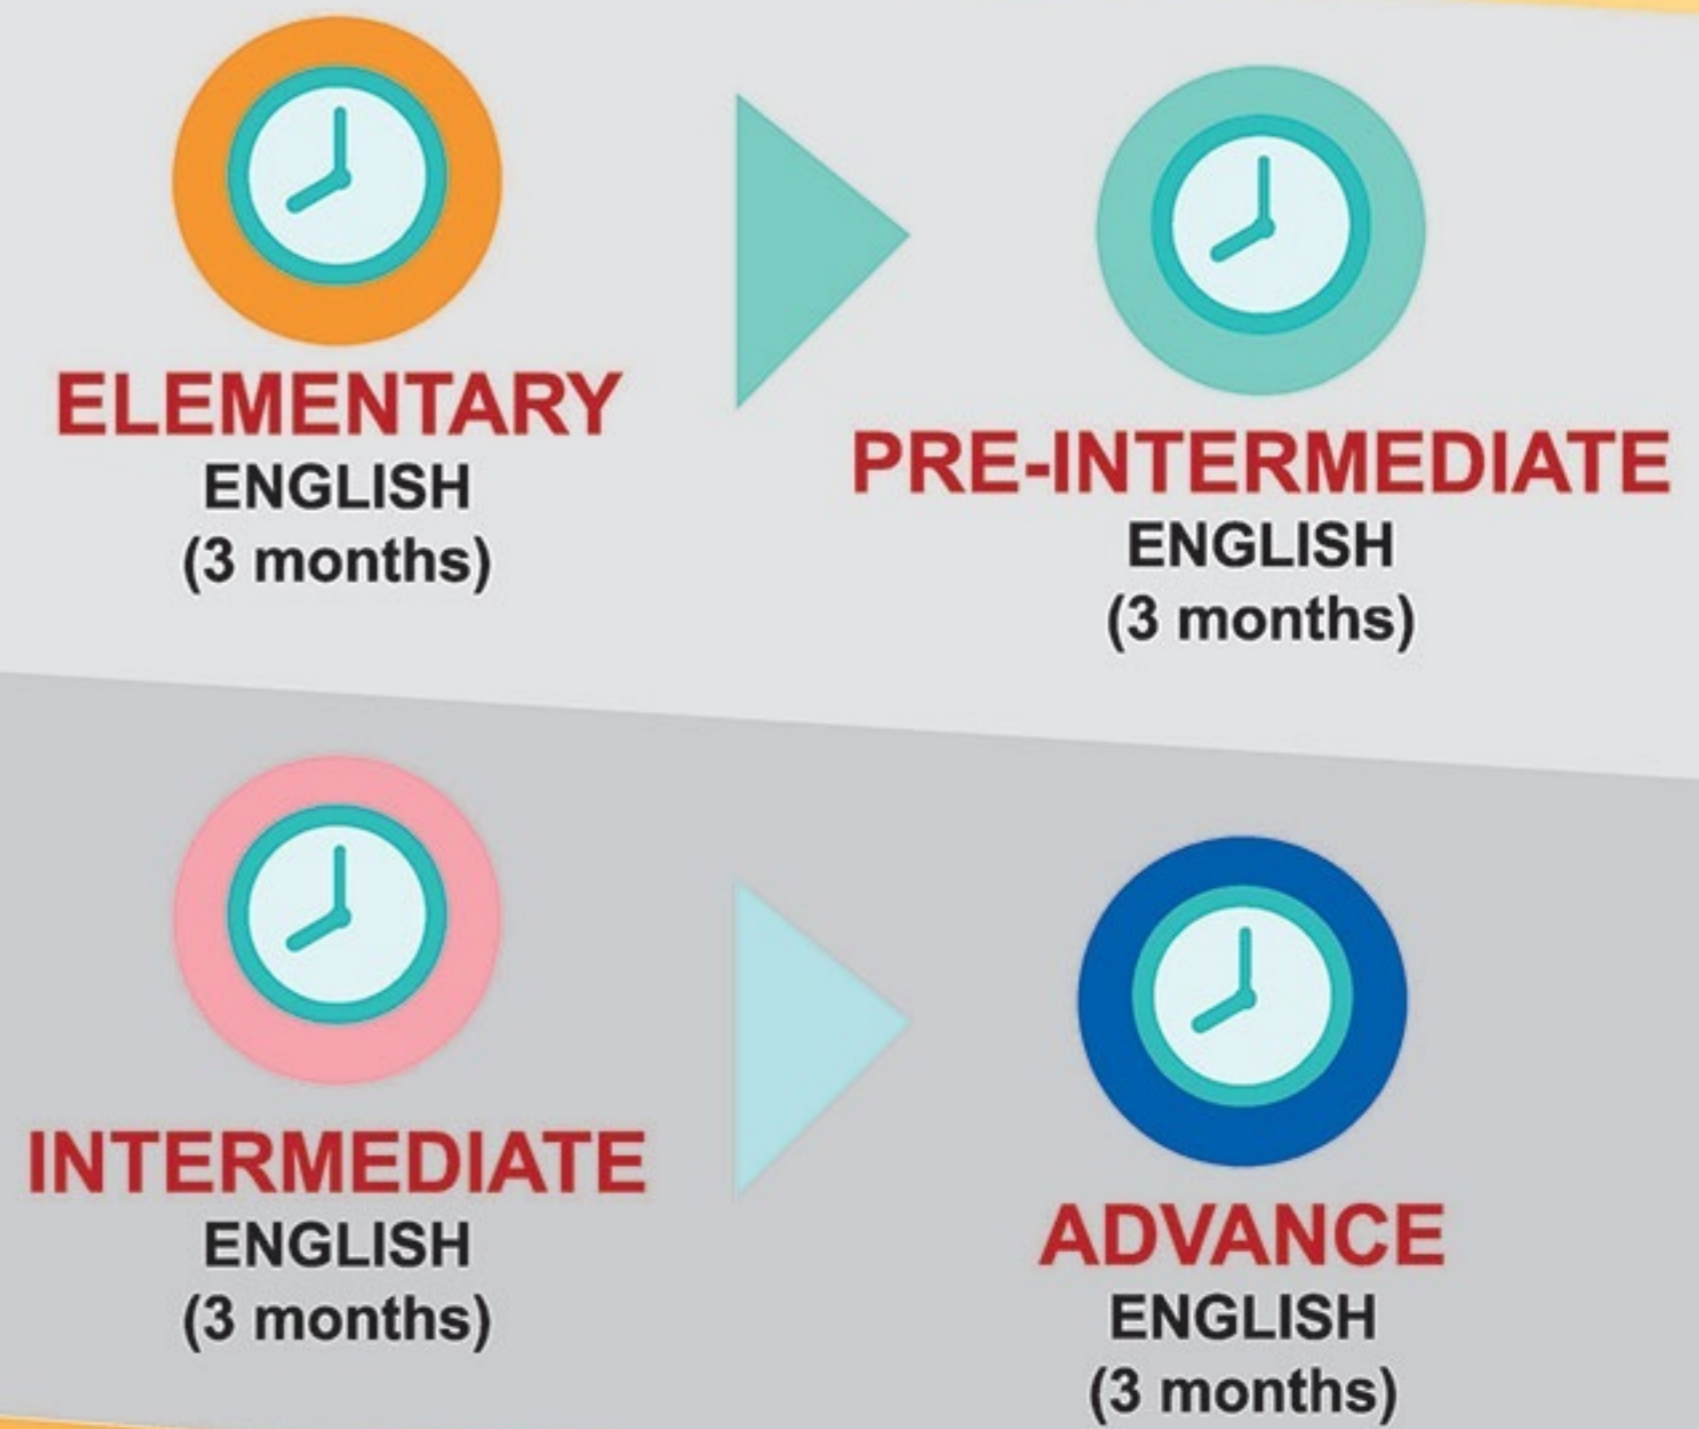

LEARN WITH THE BEST

Why Britannia?

- 1 Approved by KPM (Ministry of Education) & KDN (Ministry of Home Affairs) Malaysia Student Visas under Britannia Language Centre
- 2 IELTS Preparation & Registration Centre
- 3 Native English Teachers
- 4 Small Classes
- 5 Fast and Hassle-free Visa Process
- 6 Excellent Location
  Next to MRT/Monorail Bukit Bintang Station, Arab, Asian and fast food at our doorstep
- 7 Free Access to Online English Learning Material
- 8 Affordable Tuition Fees
- 9 University Placement Services
- 10 Student Accommodation

1 General & Intensive English Courses:
Total of 4 Levels – 3 Months Each
20 to 25 Hours of Classes Per Week

2 IELTS Preparation courses:
1 & 2 Months IELTS Preparation Course
20 Hours of Classes Per Week

3 English For Kids
Monthly English Classes for Kids
10 Hours of Classes Per Week